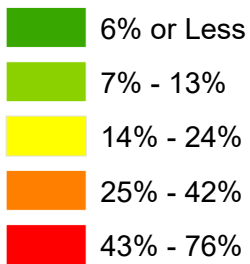

2013-2017 Percentage of Persons Who Speak English Less Than Very Well

Prince George's County

American Community Survey (ACS 5 year estimate, by Census Tract)

% Persons who Speak English less than Very Well