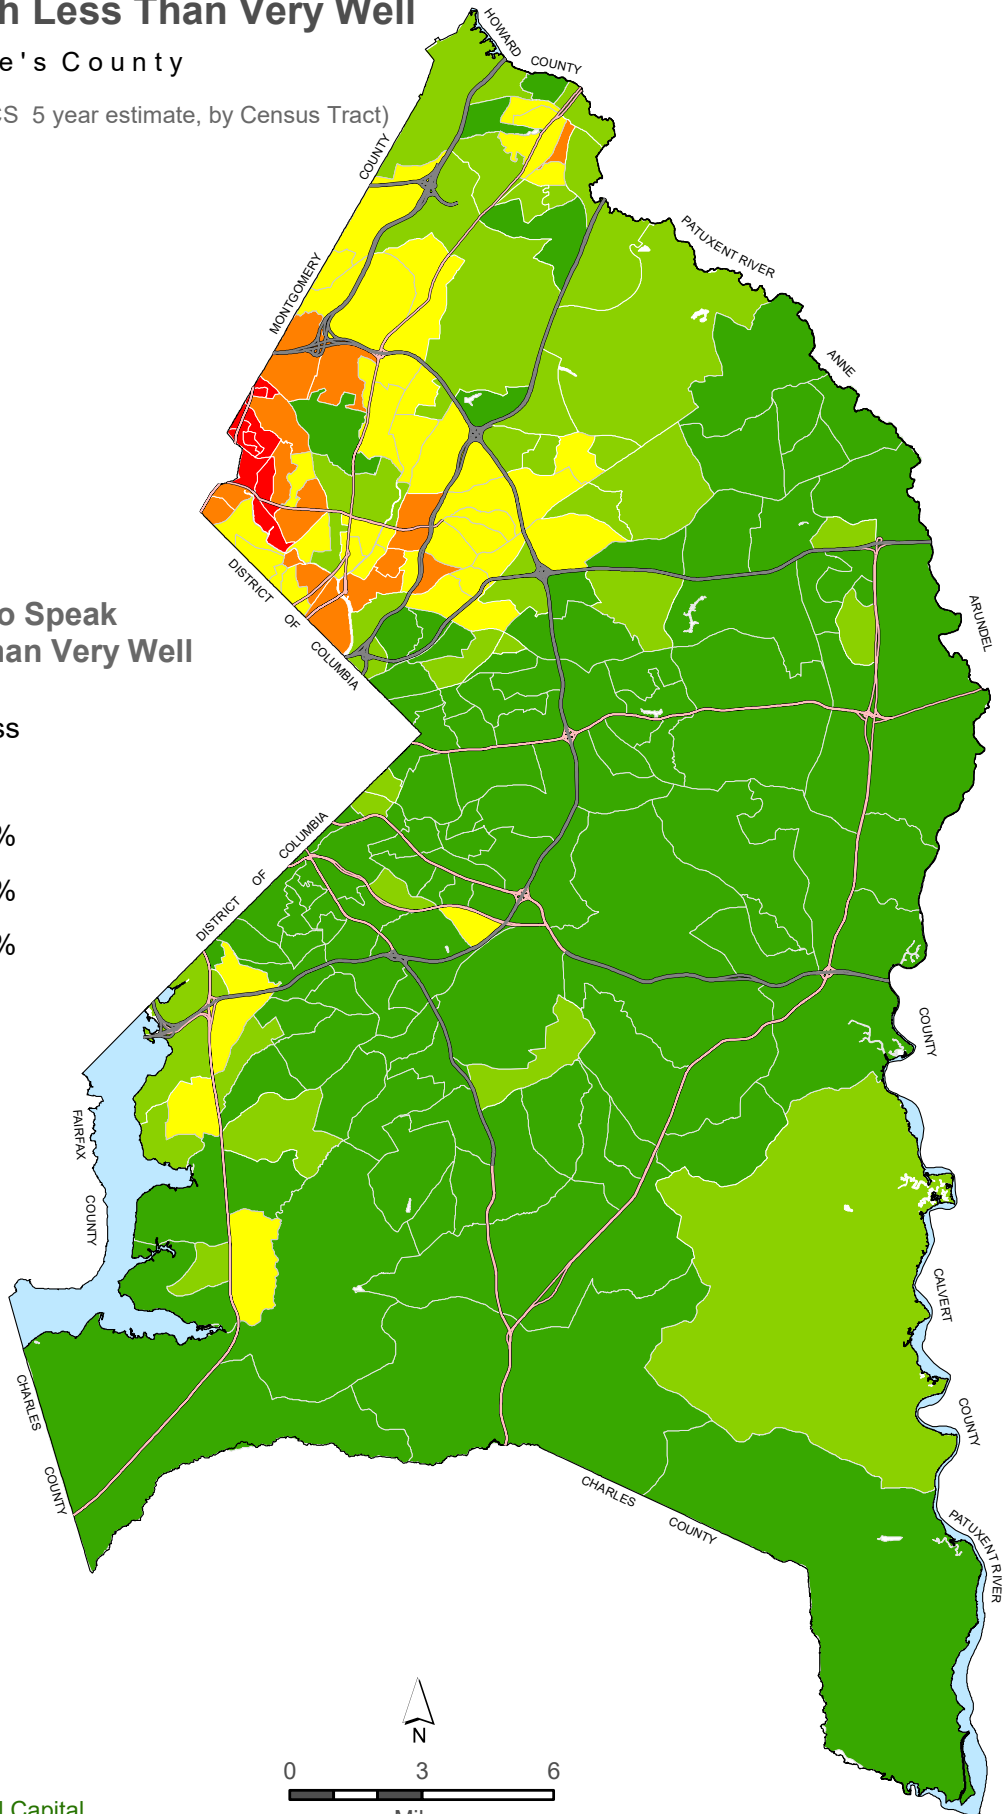

2013-2017 Percentage of Persons Who Speak English Less Than Very Well

Prince George's County

American Community Survey (ACS 5 year estimate, by Census Tract)

% Persons who Speak English less than Very Well

The Maryland-National Capital
Park & Planning Commission
Prince George's County Planning Department

Map Created: July 2019, M. Tewolde

For more information about the Census, ACS and the methodology, visit the U.S Census Bureau at <http://www.census.gov>