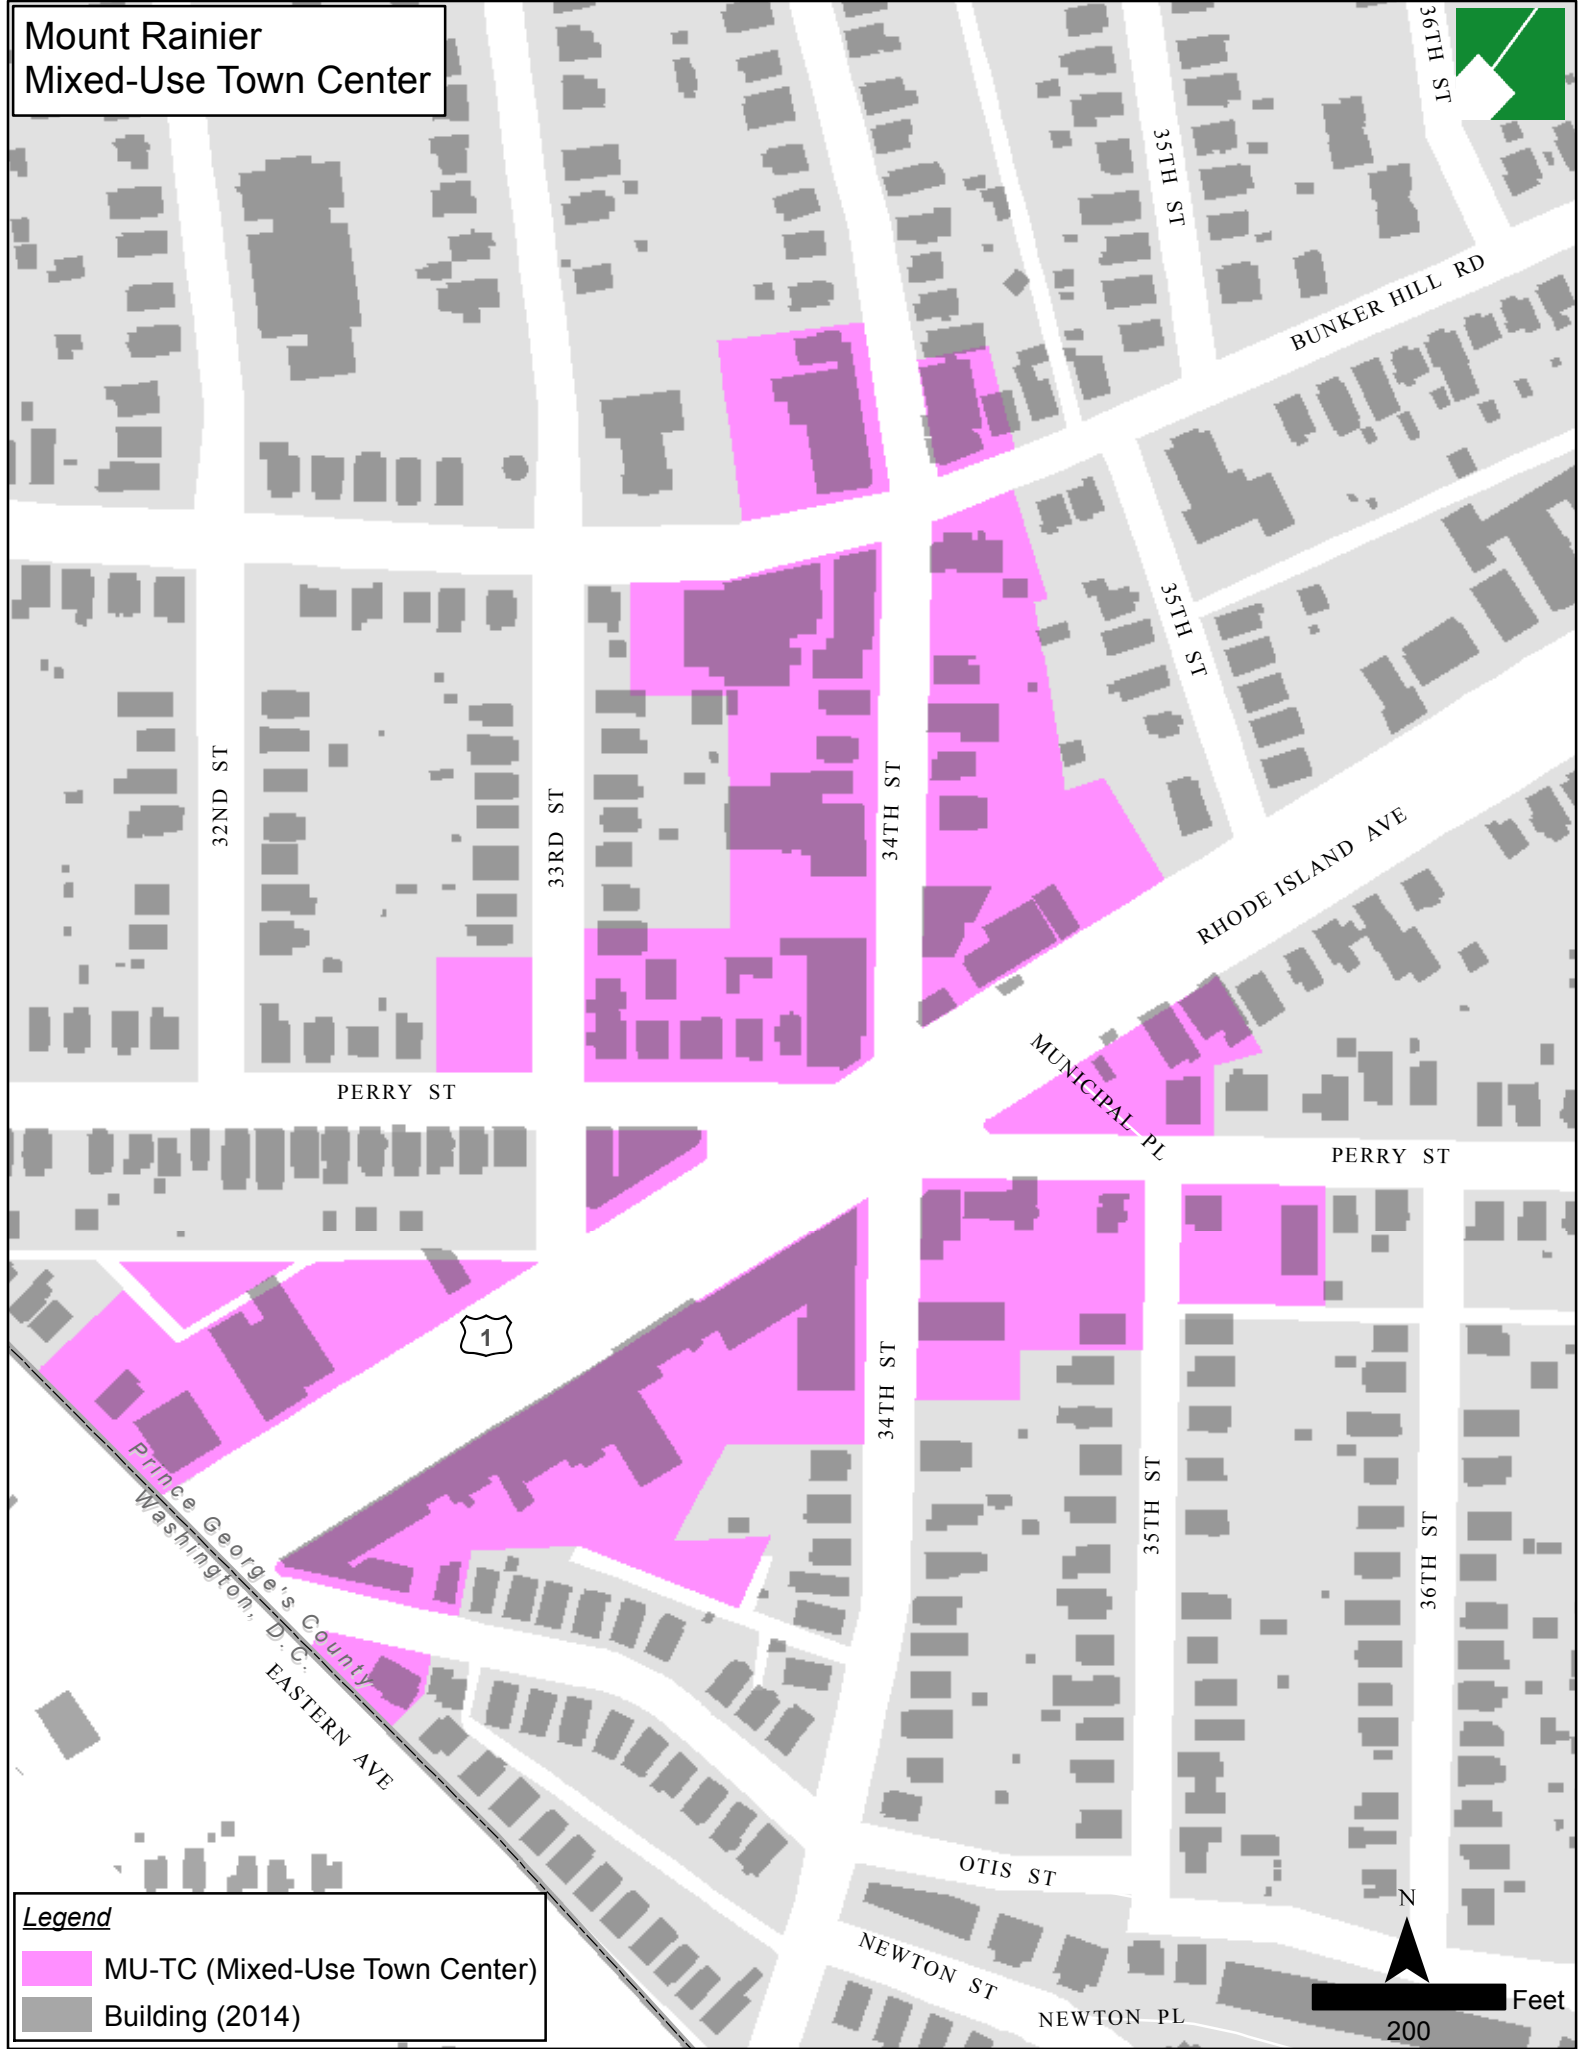

Mount Rainier Mixed-Use Town Center

Legend

-  MU-TC (Mixed-Use Town Center)
-  Building (2014)

N

200 Feet